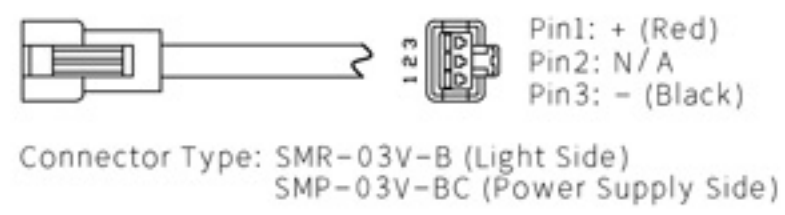

Details of Connector

Specification:

MODEL	YL-LS427-W/-UV/-B/-G/-Y/-R/-IR850/-IR940
Wavelength (nm)	6500K (Color temperature) / 390/470/525/625/850/940
Power Supply	DC24V/75 (W)

Itemref	Quantity	Material: AL/ACRIL	ArticleNo./Reference	
			Filename YL-LS427	Scale 1/1
		YL-LS427		
		YLS427-0000	Edition VER1.0	Sheet 1