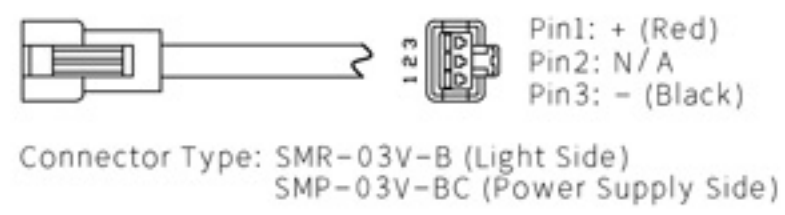

Details of Connector

Specification:

MODEL	YL-DM150-W/-UV/-B/-G/-Y/-R/-IR850/-IR940
Wavelength (nm)	6500K (Color temperature) / 390/470/525/625/850/940
Power Supply	DC24V/12 (W)

Itemref	Quantity	Material: AL/ACRIL	ArticleNo./Reference	
			Filename YL-DM150	Scale 1/1
 <b>双翌</b> SHUANGYI			YL-DM150	
			YL-DM150-0000	Edition VER1.0