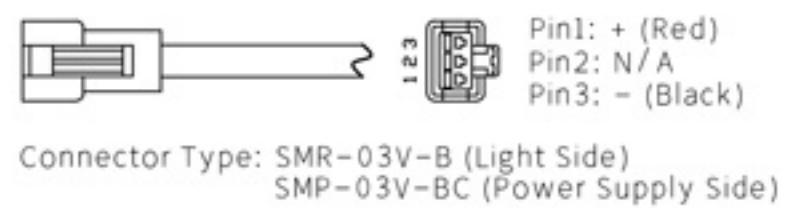

Details of Connector

Specification:

MODEL	YL-F12001200-W/-UV/-B/-G/-Y/-R/-IR850/-IR940
Wavelength (nm)	6500K (Color temperature) / 390/470/525/625/850/940
Power Supply	DC24V/135 (W)

Itemref	Quantity	Material: AL/ACRIL	ArticleNo./Reference	
			Filename YL-F12001200	Scale 1/1
 双翌 SHUANGYI			YL-F12001200	
			YL-F12001200-0000	Edition VER1.0