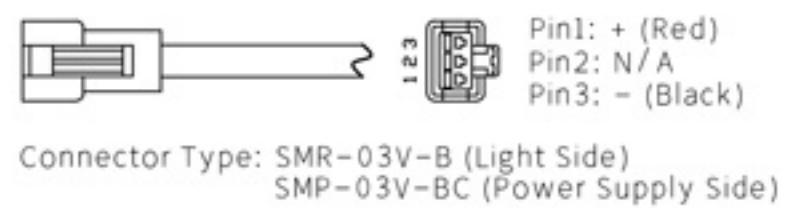

Details of Connector

Specification:

MODEL	YL-F800200-W/-UV/-B/-G/-Y/-R/-IR850/-IR940
Wavelength (nm)	6500K (Color temperature) / 390/470/525/625/850/940
Power Supply	DC24V/85 (W)

Itemref	Quantity	Material: AL/ACRIL	ArticleNo./Reference	
			Filename YL-F800200	Scale 1/1
			YL-F800200	
			YL-F800200-0000	Edition VER1.0