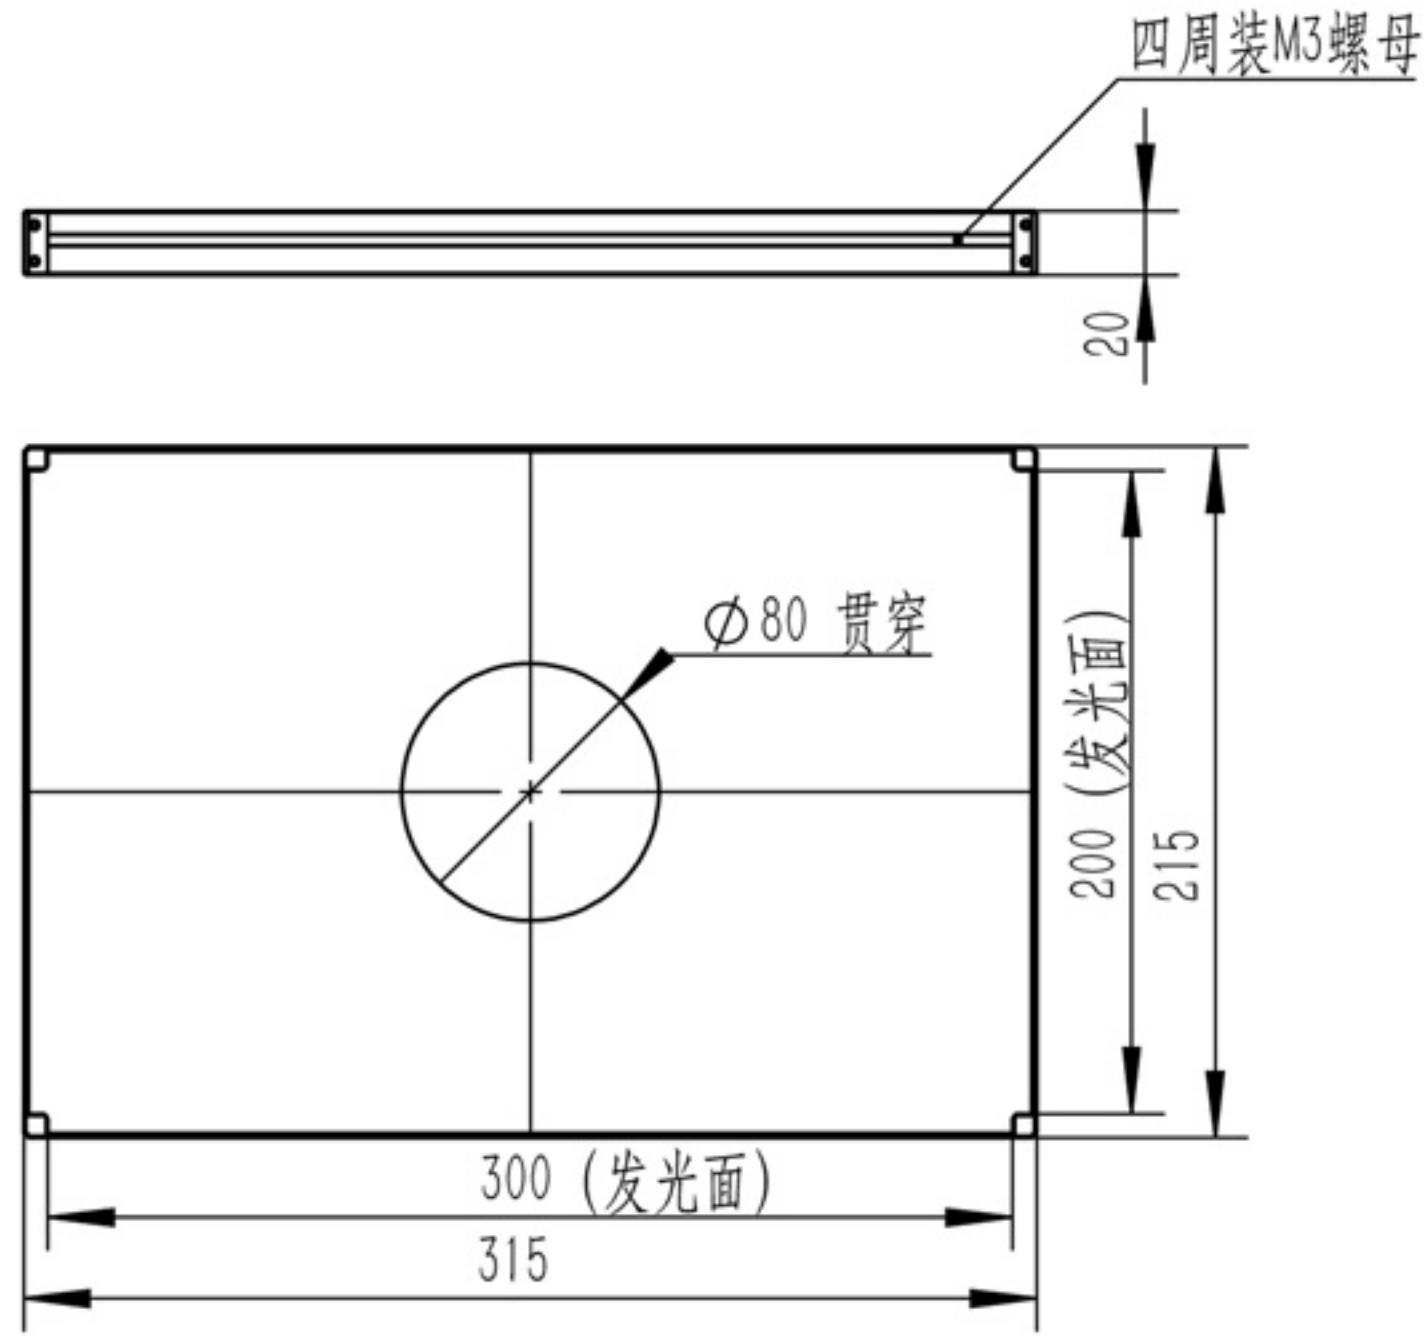

A
B
C
D
E
F

Details of Connector

Specification:

MODEL	YL-F300200-W/-UV/-B/-G/-Y/-R/-IR850/-IR940
Wavelength (nm)	6500K (Color temperature) / 390/470/525/625/850/940
Power Supply	DC24V/50 (W)

Itemref	Quantity	Material: AL/ACRIL	ArticleNo./Reference	
			Filename YL-F300200	Scale 1/1
			YL-F300200	
			YL-F300200-0000	Edition VER1.0