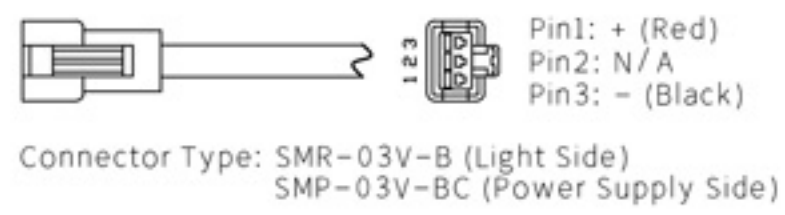

A
B
C
D
E
F

Details of Connector

Specification:

MODEL	YL-F300200-W/-UV/-B/-G/-Y/-R/-IR850/-IR940
Wavelength (nm)	6500K (Color temperature) / 390/470/525/625/850/940
Power Supply	DC24V/50 (W)

Itemref	Quantity	Material: AL/ACRIL	ArticleNo./Reference	
			Filename YL-F300200	Scale 1/1
			YL-F300200	
			YL-F300200-0000	Edition VER1.0