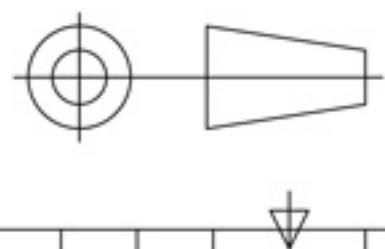

A  
B  
C  
D  
E  
F

A  
B  
C  
D  
E  
F

Details of Connector

Specification:

MODEL	YL-F185135-W/-UV/-B/-G/-Y/-R/-IR850/-IR940
Wavelength (nm)	6500K (Color temperature) / 390/470/525/625/850/940
Power Supply	DC24V/20 (W)