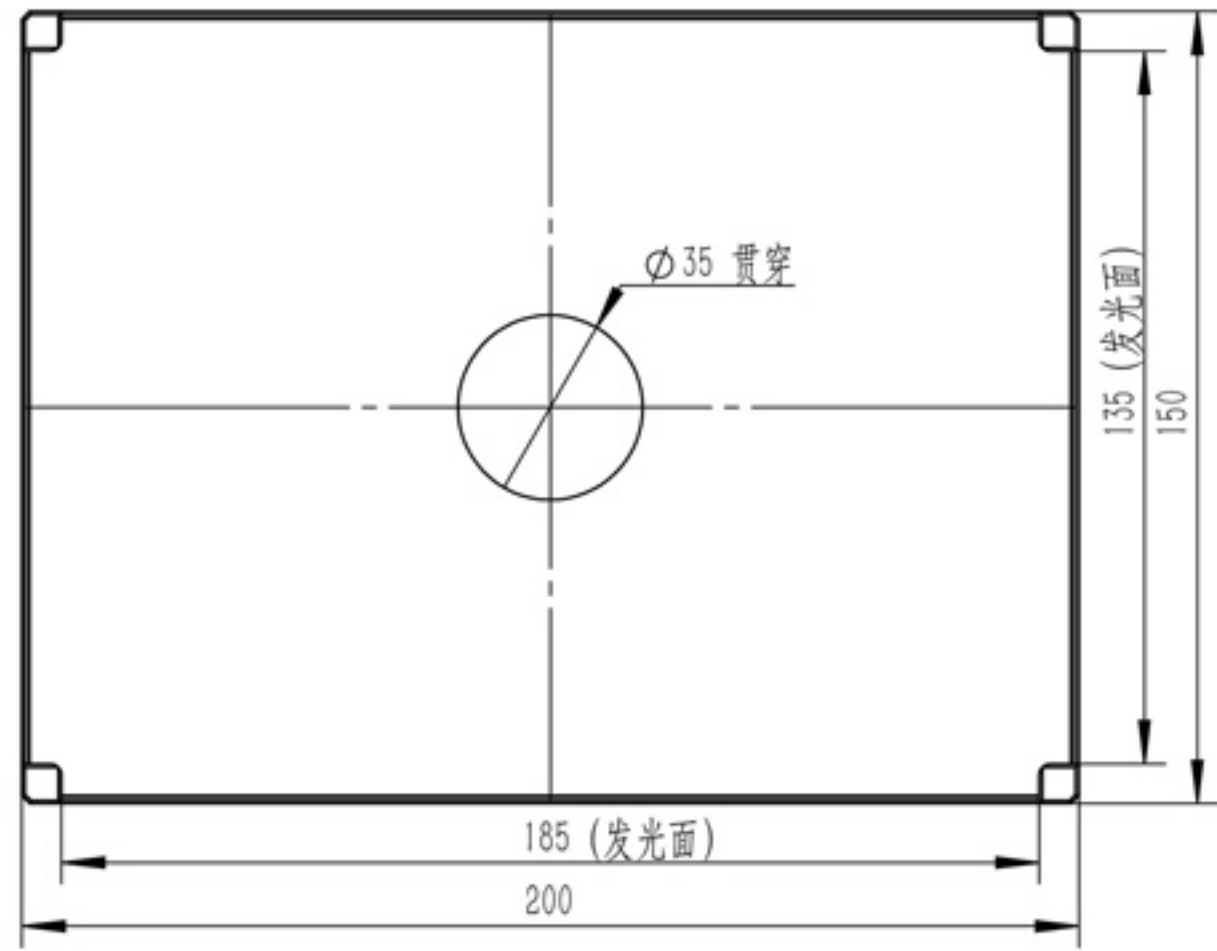

A  
B  
C  
D  
E  
F

A  
B  
C  
D  
E  
F

Details of Connector

Specification:

MODEL	YL-F185135-W/-UV/-B/-G/-Y/-R/-IR850/-IR940
Wavelength (nm)	6500K (Color temperature) / 390/470/525/625/850/940
Power Supply	DC24V/20 (W)

Itemref	Quantity	Material: AL/ACRIL	ArticleNo./Reference	
			Filename YL-F185135	Scale 1/1
 <b>双翌</b> SHUANGYI			YL-F185135	
			YL-F185135-0000	Edtion VER1.0