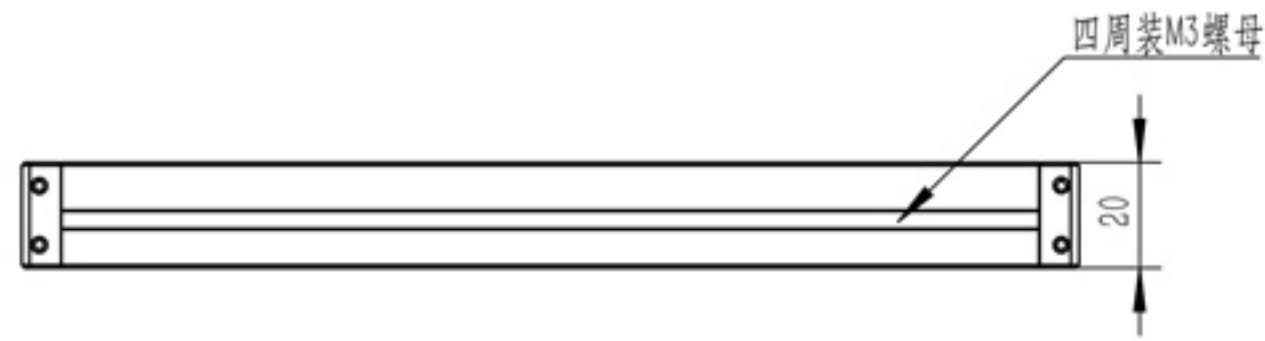

A  
B  
C  
D  
E  
F

A  
B  
C  
D  
E  
F

Details of Connector

Specification:

MODEL	YL-F185135-W/-UV/-B/-G/-Y/-R/-IR850/-IR940
Wavelength (nm)	6500K (Color temperature) / 390/470/525/625/850/940
Power Supply	DC24V/20 (W)