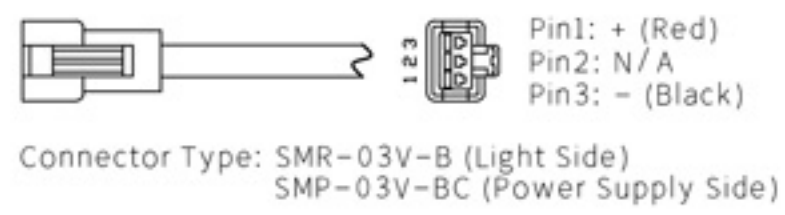

A  
B  
C  
D  
E  
F

A  
B  
C  
D  
E  
F

Details of Connector

Specification:

MODEL	YL-F185135-W/-UV/-B/-G/-Y/-R/-IR850/-IR940
Wavelength (nm)	6500K (Color temperature) / 390/470/525/625/850/940
Power Supply	DC24V/20 (W)