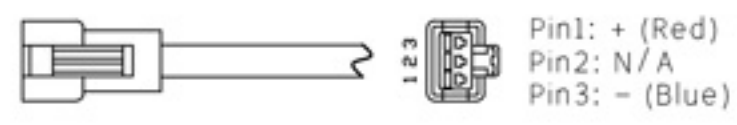

Details of Connector

Connector Type: SMP-03V-B (Light Side)
SMP-03V-BC (Power Supply Side)

Specification:

MODEL	YL-RID120-W/-UV/-B/-G/-Y/-R/-IR850/-IR940
Wavelength (nm)	6500K (Color temperature) / 390/470/525/625/850/940
Power Supply	DC24V/8 (W)