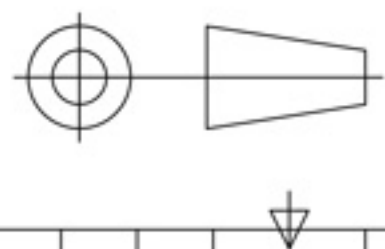

Details of Connector

Connector Type: SMP-03V-B (Light Side)
SMP-03V-BC (Power Supply Side)

Specification:

MODEL	YL-RID120-W/-UV/-B/-G/-Y/-R/-IR850/-IR940
Wavelength (nm)	6500K (Color temperature) / 390/470/525/625/850/940
Power Supply	DC24V/8 (W)