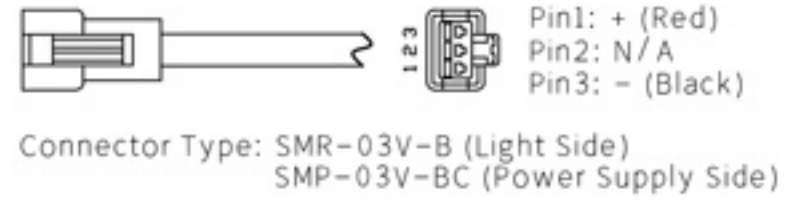

Details of Connector

Specification:

MODEL	YL-R12060-88-W/-UV-B/-G/-Y/-R/-IR850/-IR940
Wavelength (nm)	6500K (Color temperature) / 390/470/525/590/625/850/940
Power Supply	DC24V/10 (W)

Itemref	Quantity	Material: AL/ACRIL	ArticleNo./Reference
			Filename YL-R12060-88
		Scale 1/1	
		YL-R12060-88	
		YLR12060-88-0000	Edition VER1.0
			Sheet 1