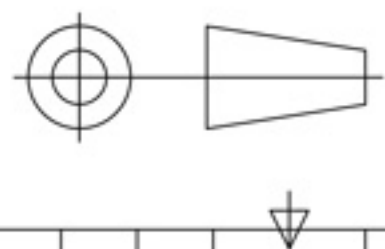

Details of Connector

Specification:

MODEL	YL-R7245-46-W/-UV-B/-G/-Y/-R/-IR850/-IR940
Wavelength (nm)	6500K (Color temperature) / 390/470/525/590/625/850/940
Power Supply	DC24V/5.5 (W)

Itemref	Quantity	Material: AL/ACRIL	ArticleNo./Reference	
			Filename YL-R7245-46	Scale 1/1
双翌 SHUANGYI			YL-R7245-46	
			YL-R7245-46-0000	Edition VER1.0