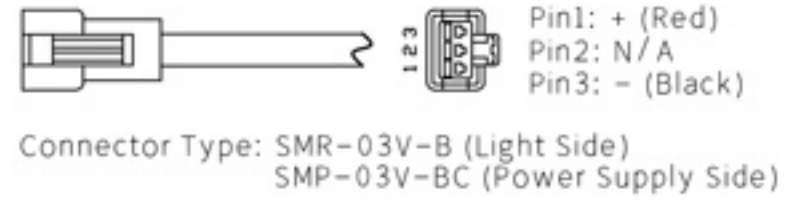

Details of Connector

Specification:

MODEL	YL-R7245-46-W/-UV-B/-G/-Y/-R/-IR850/-IR940
Wavelength (nm)	6500K (Color temperature) / 390/470/525/590/625/850/940
Power Supply	DC24V/5.5 (W)

Itemref	Quantity	Material: AL/ACRIL	ArticleNo./Reference	
			Filename YL-R7245-46	Scale 1/1
双翌 SHUANGYI			YL-R7245-46	
			YL-R7245-46-0000	Edition VER1.0