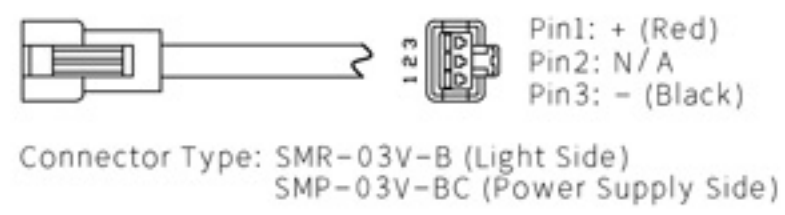

Details of Connector

Specification:

MODEL	YL-R7200-33-W/-UV-B/-G/-Y/-R/-IR850/-IR940
Wavelength (nm)	6500K (Color temperature) / 390/470/525/590/625/850/940
Power Supply	DC24V/7.8 (W)

Itemref	Quantity	Material: AL/ACRIL	ArticleNo./Reference	
			Filename YL-R7200-33	Scale 1/1
			YL-R7200-33	
			YL-R7200-33-0000	Edition VER1.0